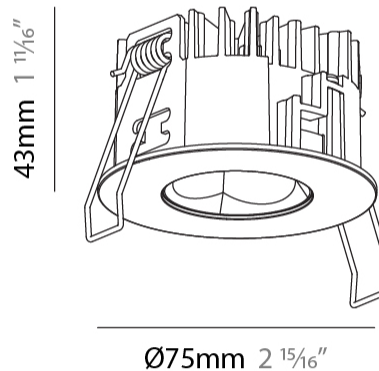

PHYSICAL

Aperture Sizes - Downlights: 1"
Shape: Round
Diameter (mm): 75
Diameter (in): 2 15/16
Height (mm): 43
Height (in): 1 11/16
Ceiling Thickness (mm): 1 - 25
Ceiling Thickness (in): 1/16 - 1 3/16
Min. Recessing Depth (mm): 50
Min. Recessing Depth (in): 1 15/16
Diffuser: Lens Pack - Spread Lens / Linear Spread Lens / Honeycomb Louver
Fixture Finish: SSR / BKV / CWI / CRY / HAB / UFT / ITA / RUA / FTG / MYG / LOD / PUS / FRO / FUP / KIA / POP / BLS / SPG / MEY / GOH / CHC / COM / ABZ / JAG / OBR / MOS / ROR
Fixture Material: Aluminum Die Cast
Cut-out Measurements: 68mm / 2 11/16" Diameter

ELECTRICAL

Lamp Type: LED (Zhaga Standard)
Input Wattage (W): 15
Total Output Wattage (W): 13.6
Dimming: Tri-Mode (Non-Dimming and Phase Dimming (120Vac only) and 0-10V Dimming)
Driver Included: No
Driver Location: Recessed Housing
Driver Type: Constant Current - Universal
Driver Class: Class 2
Input Voltage (V): 120 - 277
Constant Current (MA): 350

LED

Color Temperature (°K): 2700 / 3000 / 3500 / 4000
Max. Delivered Lumen (lm): 1464 / 1556 / 1630 / 1645
Nominal Lumen (lm): 1566 / 1665 / 1743 / 1759
CRI: >90 CRI
Lamp Life (hrs): 50000

OPTICAL

Reflector°: 60
Adjustability: Fixed

RATINGS AND CERTIFICATIONS

Certified By: Certified for North American Standards
IP rating: IP20