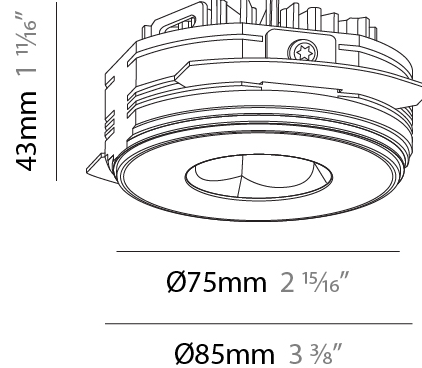

PHYSICAL

Aperture Sizes - Downlights: 1"
Shape: Round
Diameter (mm): 75
Diameter (in): 2 ¹⁵/₁₆
Height (mm): 43
Height (in): 1 ¹¹/₁₆
Ceiling Thickness (mm): 10 / 12.5 / 15 / 25
Ceiling Thickness (in): 3/8 or 1/2 or 9/16 or 1
Min. Recessing Depth (mm): 50
Min. Recessing Depth (in): 1 ¹⁵/₁₆
Diffuser: Lens Pack - Spread Lens / Linear Spread Lens / Honeycomb Louver
Fixture Finish: SSR / BKV / CWI / CRY / HAB / UFT / ITA / RUA / FTG / MYG / LOD / PUS / FRO / FUP / KIA / POP / BLS / SPG / MEY / GOH / CHC / COM / ABZ / JAG / OBR / MOS / ROR
Fixture Material: Aluminum Die Cast
Cut-out Measurements: 86mm / 2 11/16" Diameter

ELECTRICAL

Lamp Type: LED (Zhaga Standard)
Input Wattage (W): 15
Total Output Wattage (W): 13.6
Dimming: Tri-Mode (Non-Dimming and Phase Dimming (120Vac only) and 0-10V Dimming)
Driver Included: No
Driver Location: Recessed Housing
Driver Type: Constant Current - Universal
Driver Class: Class 2
Input Voltage (V): 120 - 277
Constant Current (MA): 350

LED

Color Temperature (°K): 2700 / 3000 / 3500 / 4000
Max. Delivered Lumen (lm): 1464 / 1556 / 1630 / 1645
Nominal Lumen (lm): 1566 / 1665 / 1743 / 1759
CRI: >90 CRI
Lamp Life (hrs): 50000

OPTICAL

Reflector: 60
Adjustability: Fixed

RATINGS AND CERTIFICATIONS

Certified By: Certified for North American Standards
IP rating: IP20